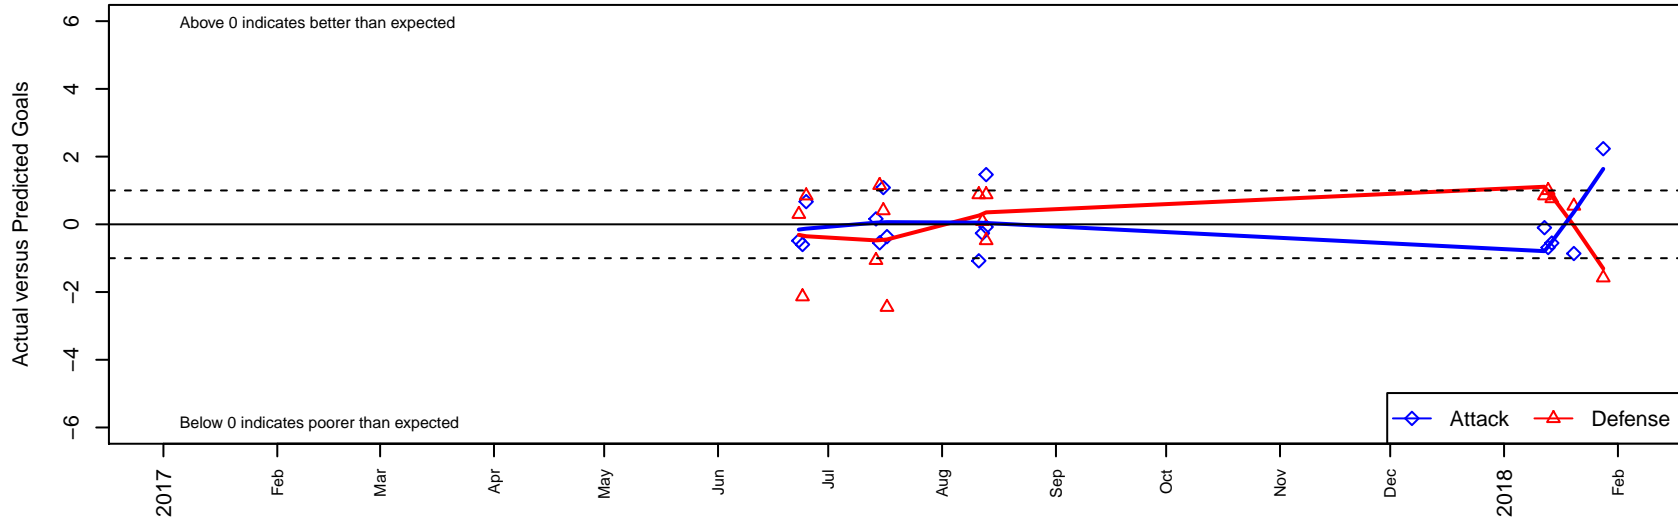

# WPFC White G01

Washington Premier FC  
 Tacoma, WA  
 G01 total strength=1677  
 attack=18.75 defense=23.34  
 fall league = RCL G01 Div 3

alt names used:  
 WPFC Navy G01  
 WPFC G01 Navy  
 WPFC G01 White 2014

Venues played:  
 2017 Rainier Challenge Copa U17  
 2017 Nike Crossfire Challenge Silver Group U1  
 2017 Eastside FC Cup GU17  
 2017 PacNW Winter Classic Premier G01  
 2017 RCL G01 Div 3

**WPFC White G01**  
 Dots are actual minus expected GF (blue circles) and GA (red triangles).  
 Blue line is smoothed change in attack strength. Red is smoothed change in defense strength.

**attack and defense variance (black dot)  
relative to other teams  
and top 10 in region**

**attack and defense rating  
relative to others at age  
and all opponents in last 13 months**

**Performance relative to 13 month average**