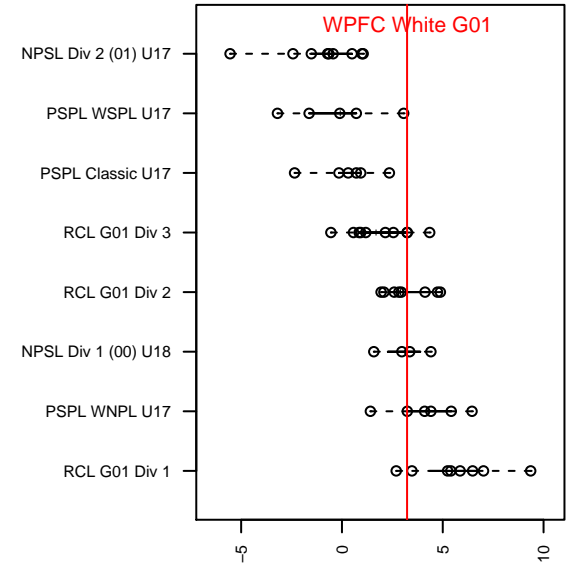

# WPFC White G01

Washington Premier FC  
 Tacoma, WA  
 G01 total strength=1677  
 attack=18.75 defense=23.34  
 fall league = RCL G01 Div 3

alt names used:  
 WPFC Navy G01  
 WPFC G01 Navy  
 WPFC G01 White 2014

Venues played:  
 2017 Rainier Challenge Copa U17  
 2017 Nike Crossfire Challenge Silver Group U1  
 2017 Eastside FC Cup GU17  
 2017 PacNW Winter Classic Premier G01  
 2017 RCL G01 Div 3

**WPFC White G01**  
 Dots are actual minus expected GF (blue circles) and GA (red triangles).  
 Blue line is smoothed change in attack strength. Red is smoothed change in defense strength.

**attack and defense variance (black dot)  
relative to other teams  
and top 10 in region**

**attack and defense rating  
relative to others at age  
and all opponents in last 13 months**

**Performance relative to 13 month average**