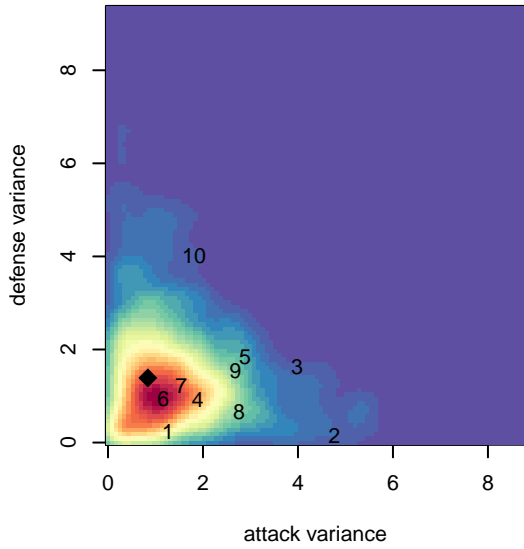

# WPFC White G01

Washington Premier FC  
 Tacoma, WA  
 G01 total strength=1677  
 attack=18.75 defense=23.34  
 fall league = RCL G01 Div 3

alt names used:  
 WPFC Navy G01  
 WPFC G01 Navy  
 WPFC G01 White 2014

Venues played:  
 2017 Rainier Challenge Copa U17  
 2017 Nike Crossfire Challenge Silver Group U1  
 2017 Eastside FC Cup GU17  
 2017 PacNW Winter Classic Premier G01  
 2017 RCL G01 Div 3

**WPFC White G01**  
 Dots are actual minus expected GF (blue circles) and GA (red triangles).  
 Blue line is smoothed change in attack strength. Red is smoothed change in defense strength.

**attack and defense variance (black dot)  
relative to other teams  
and top 10 in region**

**attack and defense rating  
relative to others at age  
and all opponents in last 13 months**

**Performance relative to 13 month average**