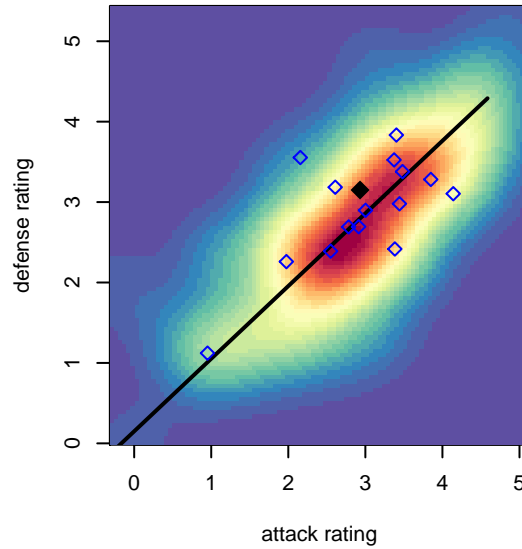

# WPFC White G01

Washington Premier FC  
 Tacoma, WA  
 G01 total strength=1677  
 attack=18.75 defense=23.34  
 fall league = RCL G01 Div 3

alt names used:  
 WPFC Navy G01  
 WPFC G01 Navy  
 WPFC G01 White 2014

Venues played:  
 2017 Rainier Challenge Copa U17  
 2017 Nike Crossfire Challenge Silver Group U1  
 2017 Eastside FC Cup GU17  
 2017 PacNW Winter Classic Premier G01  
 2017 RCL G01 Div 3

**WPFC White G01**  
 Dots are actual minus expected GF (blue circles) and GA (red triangles).  
 Blue line is smoothed change in attack strength. Red is smoothed change in defense strength.

**attack and defense variance (black dot)  
relative to other teams  
and top 10 in region**

**attack and defense rating  
relative to others at age  
and all opponents in last 13 months**

**Performance relative to 13 month average**