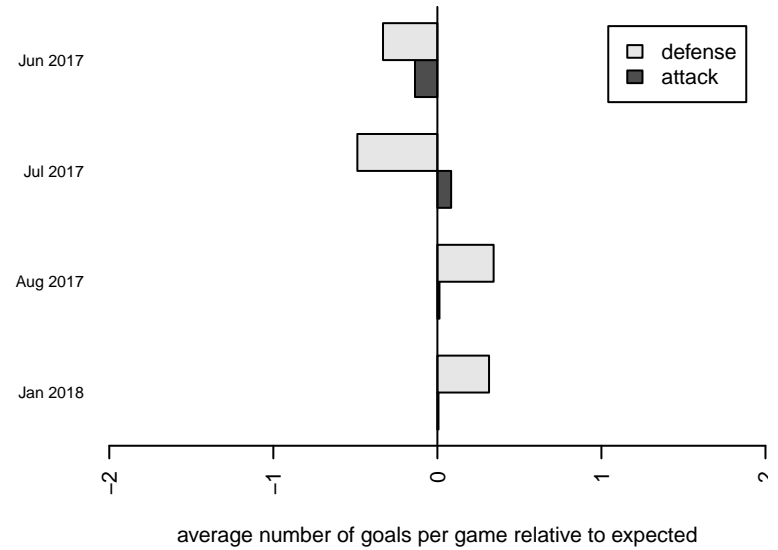

Performance relative to 13 month average