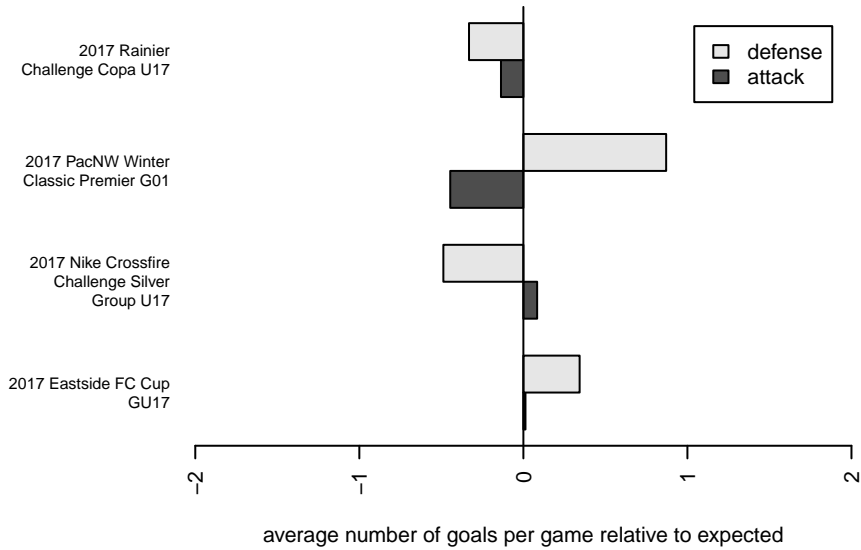

# WPFC White G01

Washington Premier FC  
 Tacoma, WA  
 G01 total strength=1677  
 attack=18.75 defense=23.34  
 fall league = RCL G01 Div 3

alt names used:  
 WPFC Navy G01  
 WPFC G01 Navy  
 WPFC G01 White 2014

Venues played:  
 2017 Rainier Challenge Copa U17  
 2017 Nike Crossfire Challenge Silver Group U1  
 2017 Eastside FC Cup GU17  
 2017 PacNW Winter Classic Premier G01  
 2017 RCL G01 Div 3

**WPFC White G01**  
 Dots are actual minus expected GF (blue circles) and GA (red triangles).  
 Blue line is smoothed change in attack strength. Red is smoothed change in defense strength.

**attack and defense variance (black dot)  
relative to other teams  
and top 10 in region**

**attack and defense rating  
relative to others at age  
and all opponents in last 13 months**

**Performance relative to 13 month average**